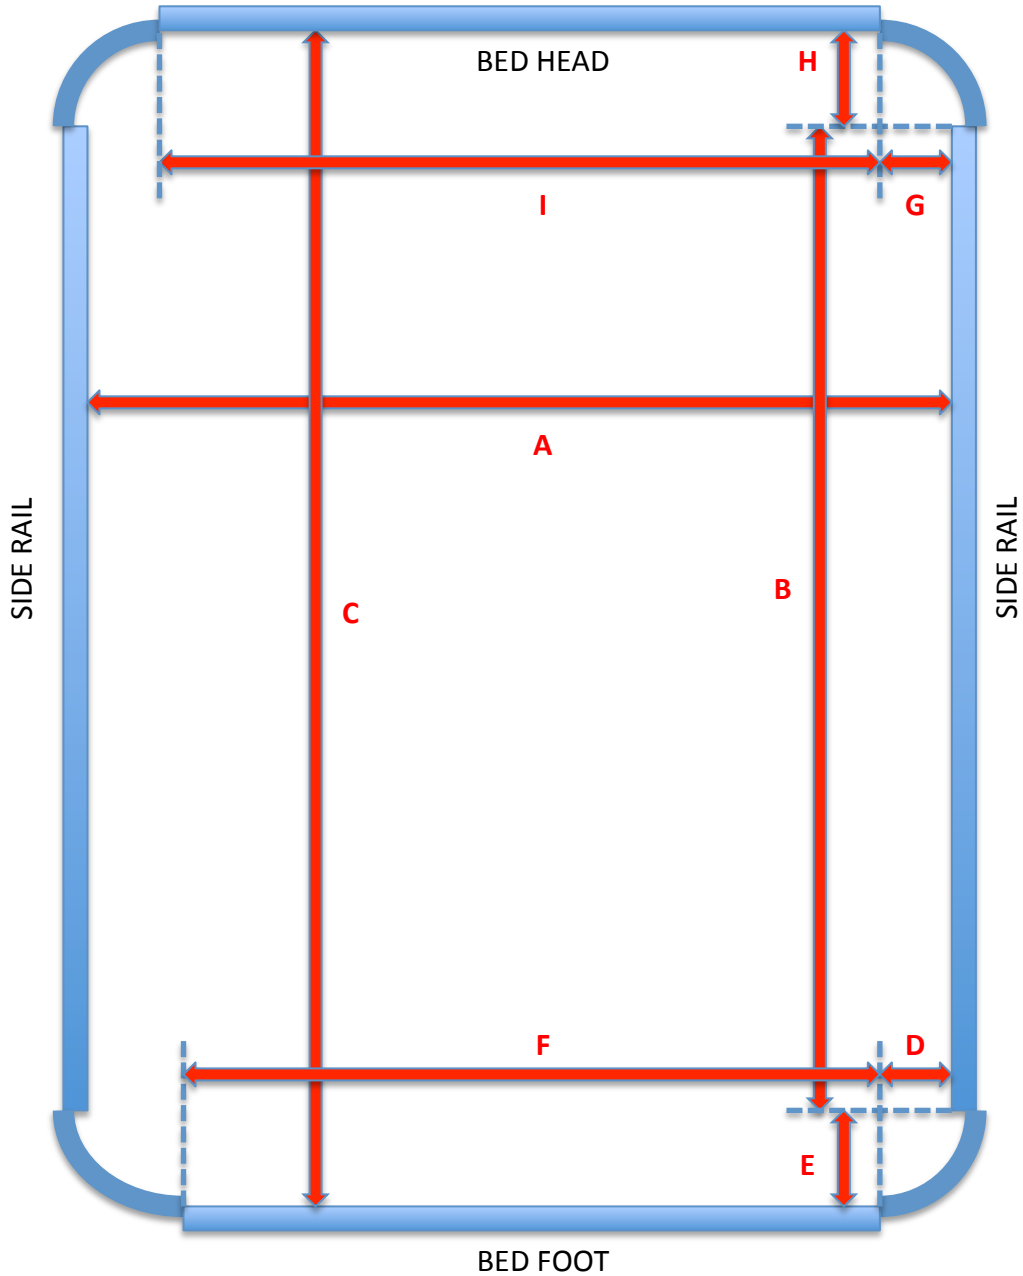

HOW TO MEASURE YOUR FRENCH FULL-CORBEILLE BED FOR A MATTRESS

Dimension A

| |
|--|
| |
| |
| |
| |

cm
cm
cm
cm

Dimension E

| |
|--|
| |
| |
| |
| |

cm
cm
cm
cm

Dimension I

| |
|--|
| |
|--|

cm

Dimension B

Dimension F

Dimension C

Dimension G

Dimension D

Dimension H