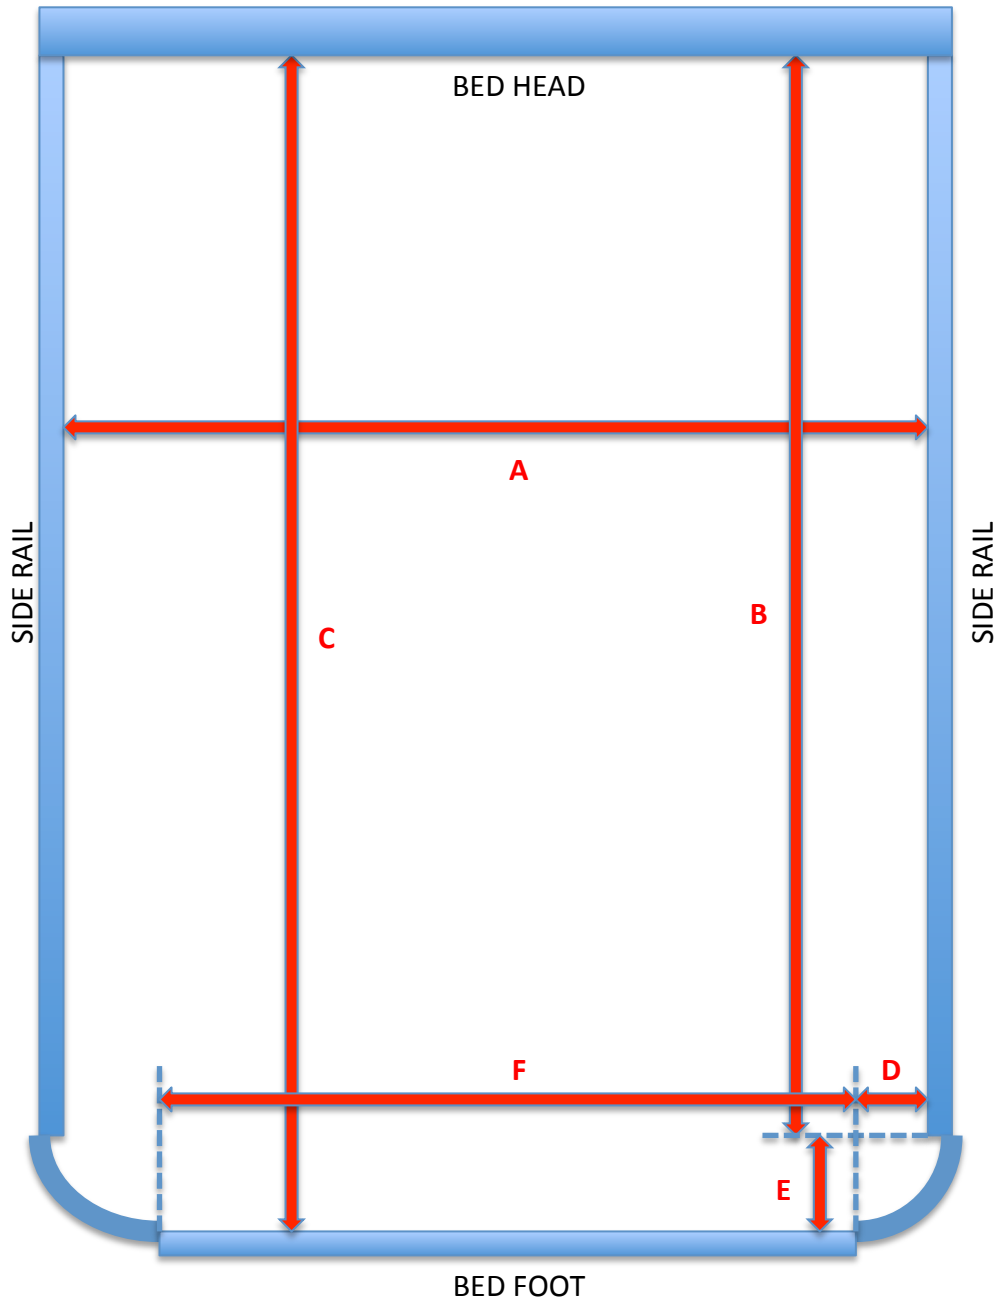

HOW TO MEASURE YOUR FRENCH DEMI-CORBEILLE BED FOR A MATTRESS

Dimension A

cm

Dimension E

cm

Dimension B

cm

Dimension F

cm

Dimension C

cm

Dimension D

cm